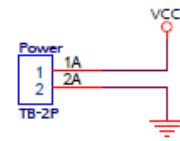

Digital Input Test Circuit

Digital Output Test Circuit

-- VCC --
 W300A, W400A : 12Vdc
 W100A : 9-35Vdc

Title		
Digital Input & Output Test Circuit		
Size	Document Number	Rev
A4	-	1.0
Date:	Thursday, January 04, 2018	Sheet 1 of 1