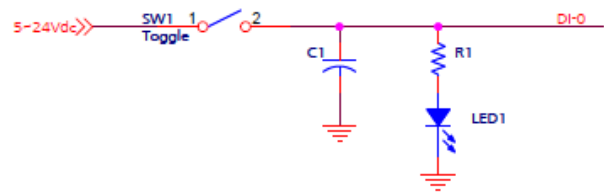

Digital Input Test Circuit

Digital Output Test Circuit

-- VCC --
 W300A, W400A : 12Vdc
 W100A : 9-35Vdc

Title		
Digital Input & Output Test Circuit		
Size	Document Number	Rev
A4	-	1.0
Date:	Thursday, January 04, 2018	Sheet 1 of 1