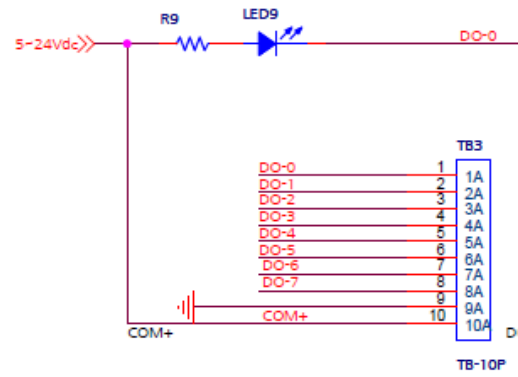

Digital Input Test Circuit

Digital Output Test Circuit

-- VCC --
 W300A, W400A : 12Vdc
 W100A : 9-35Vdc

Title		
Digital Input & Output Test Circuit		
Size	Document Number	Rev
A4	-	1.0
Date:	Thursday, January 04, 2018	Sheet 1 of 1