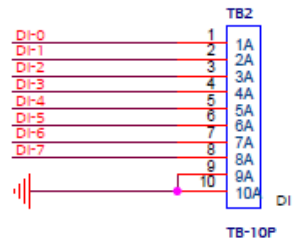

Digital Input Test Circuit

Digital Output Test Circuit

-- VCC --
 W300A, W400A : 12Vdc
 W100A : 9-35Vdc

Title		
Digital Input & Output Test Circuit		
Size	Document Number	Rev
A4	-	1.0
Date:	Thursday, January 04, 2018	Sheet 1 of 1